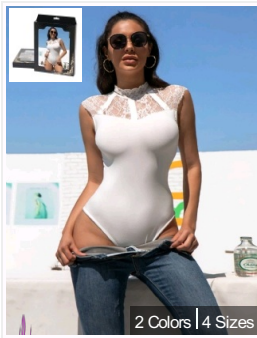

4 Sizes

One Piece Metal Strap See Th...
\$5.59/1pcs
R81119

4 Sizes

One-piece Sleeveless Black C...
\$4.99/1pcs
R80903

2 Colors | 4 Sizes

Sexy Black Deep V backless F...
\$4.99/1pcs
R81042-1

2 Colors | 4 Sizes

Open Crotch One-piece Sleeve...
\$5.39/1pcs
R81081

2 Colors | 4 Sizes

Sexy White Deep V backless F...
\$4.99/1pcs
R81042-2

4 Sizes

Crotch Open Black Polka dot ...
\$5.39/1pcs
R81084

2 Colors | 4 Sizes

Crotch Open One Piece Sleeve...
\$4.99/1pcs
R81083