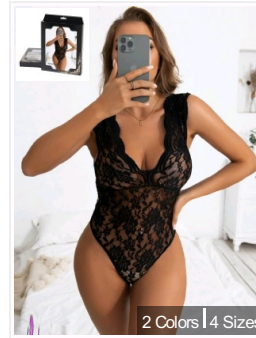

One-piece White Off Shoulder...
\$4.90/1pcs
R81131-2

3 Colors | 6 Sizes

One-piece Black Off Shoulder...
\$4.90/1pcs
R81131-1

2 Colors | 4 Sizes

One-piece Sleeveless Open Cr...
\$5.39/1pcs
R81081-1

4 Sizes

One-piece Black Mesh Underwi...
\$5.59/1pcs
R81136

4 Sizes

One Piece Metal Strap See Th...
\$5.59/1pcs
R81119

4 Sizes

One-piece Sleeveless Black C...
\$4.99/1pcs
R80903

2 Colors | 4 Sizes

Sexy Black Deep V backless F...
\$4.99/1pcs
R81042-1

2 Colors | 4 Sizes