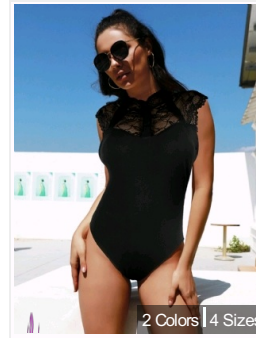

Wine Red One-piece Sleeveles...
\$5.59/1pcs
R81148-2

2 Colors | 4 Sizes

One-piece Sleeveless Underwi...
\$6.58/1pcs
R81148-1

3 Colors | 4 Sizes

One-piece Blue Off Shoulder ...
\$4.90/1pcs
R81131-3

3 Colors | 6 Sizes

One-piece White Off Shoulder...
\$4.90/1pcs
R81131-2

3 Colors | 6 Sizes

One-piece Black Off Shoulder...
\$4.90/1pcs
R81131-1

2 Colors | 4 Sizes

One-piece Sleeveless Open Cr...
\$5.39/1pcs
R81081-1

4 Sizes

One-piece Black Mesh Underwi...
\$5.59/1pcs
R81136

4 Sizes

One Piece Metal Strap See Th...
\$5.59/1pcs
R81119

4 Sizes

One-piece Sleeveless Black C...
\$4.99/1pcs
R80903

2 Colors | 4 Sizes

Sexy Black Deep V backless F...
\$4.99/1pcs
R81042-1

2 Colors | 4 Sizes