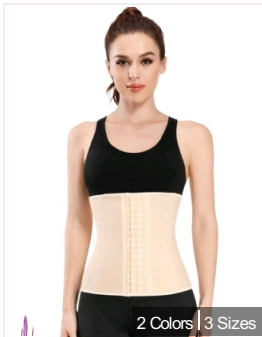

3 Colors | 6 Sizes

High-waisted Abdomen And Hip...  
\$2.88/1pcs  
P5208-3

3 Colors | 6 Sizes

White High-waisted Abdomen A...  
\$2.88/1pcs  
P5208-2

3 Colors | 6 Sizes

Black High-waisted Abdomen A...  
\$2.88/1pcs  
P5208-1

Black Nylon Magic Sticks and...  
\$5.85/1pcs  
A3512

Black Nylon Magic Sticks Wai...  
\$2.99/1pcs  
A3511

3 Sizes

4 steel bones postpartum wai...  
\$2.38/1pcs  
A3498-2

9 Sizes

Latex Zippered Double Belt 9...  
\$14.95/1pcs  
A3493

9 Sizes

Latex 25 Steel Bones Waist O...  
\$12.98/1pcs  
A3494

2 Colors | 3 Sizes

9 Steel Bones Hook and Eye L...  
\$8.99/1pcs  
A3497-2

2 Colors

9 Steel Bones Hook and Eye ...  
\$9.49/1pcs  
A3497-1

2 Colors | 9 Sizes

4 Steel Bones Hook and Eye L...  
\$7.59/1pcs  
A3496-2

2 Colors | 6 Sizes

4 Steel Bones Hook and Eye ...  
\$7.59/1pcs  
A3496-1

REMOVABLE BELT

9 Sizes

Zippered 9 Steel Bones Remov...  
\$11.99/1pcs  
A3495