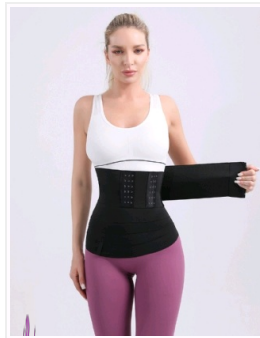

3 Colors | 6 Sizes

High-waisted Abdomen And Hip...  
\$2.88/1pcs  
P5208-3

3 Colors | 6 Sizes

White High-waisted Abdomen A...  
\$2.88/1pcs  
P5208-2

3 Colors | 6 Sizes

Black High-waisted Abdomen A...  
\$2.88/1pcs  
P5208-1

Black Nylon Magic Sticks and...  
\$5.85/1pcs  
A3512

Black Nylon Magic Sticks Wai...  
\$2.99/1pcs  
A3511

3 Sizes

4 steel bones postpartum wai...  
\$2.38/1pcs  
A3498-2

9 Sizes

Latex Zippered Double Belt 9...  
\$14.95/1pcs  
A3493