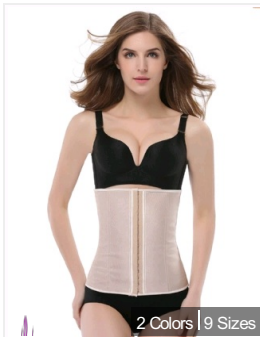

Black Nylon Magic Sticks and...  
\$5.85/1pcs  
A3512

Black Nylon Magic Sticks Wai...  
\$2.99/1pcs  
A3511

3 Sizes

4 steel bones postpartum wai...  
\$2.38/1pcs  
A3498-2

9 Sizes

Latex Zippered Double Belt 9...  
\$14.95/1pcs  
A3493

9 Sizes

Latex 25 Steel Bones Waist O...  
\$12.98/1pcs  
A3494

2 Colors | 3 Sizes

9 Steel Bones Hook and Eye L...  
\$8.99/1pcs  
A3497-2

2 Colors

9 Steel Bones Hook and Eye ...  
\$9.49/1pcs  
A3497-1

2 Colors | 9 Sizes

4 Steel Bones Hook and Eye L...  
\$7.59/1pcs  
A3496-2

2 Colors | 6 Sizes

4 Steel Bones Hook and Eye ...  
\$7.59/1pcs  
A3496-1

REMOVABLE BELT

9 Sizes

Zippered 9 Steel Bones Remov...  
\$11.99/1pcs  
A3495