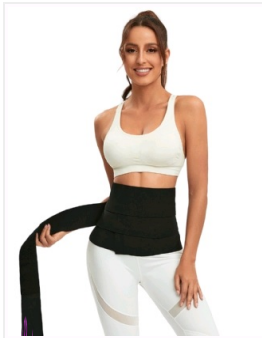

3 Colors | 6 Sizes

High-waisted Abdomen And Hip...  
\$2.88/1pcs  
P5208-3

3 Colors | 6 Sizes

White High-waisted Abdomen A...  
\$2.88/1pcs  
P5208-2

3 Colors | 6 Sizes

Black High-waisted Abdomen A...  
\$2.88/1pcs  
P5208-1

Black Nylon Magic Sticks and...  
\$5.85/1pcs  
A3512

Black Nylon Magic Sticks Wai...  
\$2.99/1pcs  
A3511

3 Sizes

4 steel bones postpartum wai...  
\$2.38/1pcs  
A3498-2

9 Sizes

Latex Zippered Double Belt 9...  
\$14.95/1pcs  
A3493