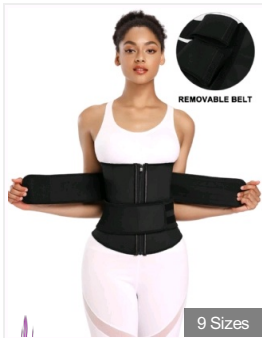

9 Sizes

Latex 25 Steel Bones Waist O...  
\$12.98/1pcs  
A3494

2 Colors | 3 Sizes

9 Steel Bones Hook and Eye L...  
\$8.99/1pcs  
A3497-2

2 Colors

9 Steel Bones Hook and Eye ...  
\$9.49/1pcs  
A3497-1

2 Colors | 9 Sizes

4 Steel Bones Hook and Eye L...  
\$7.59/1pcs  
A3496-2

2 Colors | 6 Sizes

4 Steel Bones Hook and Eye ...  
\$7.59/1pcs  
A3496-1

REMOVABLE BELT

9 Sizes

Zippered 9 Steel Bones Remov...  
\$11.99/1pcs  
A3495