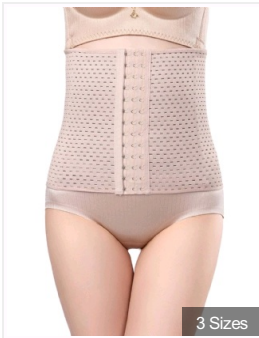

3 Colors | 6 Sizes

High-waisted Abdomen And Hip...  
\$2.88/1pcs  
P5208-3

3 Colors | 6 Sizes

White High-waisted Abdomen A...  
\$2.88/1pcs  
P5208-2

3 Colors | 6 Sizes

Black High-waisted Abdomen A...  
\$2.88/1pcs  
P5208-1

Black Nylon Magic Sticks and...  
\$5.85/1pcs  
A3512

Black Nylon Magic Sticks Wai...  
\$2.99/1pcs  
A3511

3 Sizes

4 steel bones postpartum wai...  
\$2.38/1pcs  
A3498-2

9 Sizes

Latex Zippered Double Belt 9...  
\$14.95/1pcs  
A3493