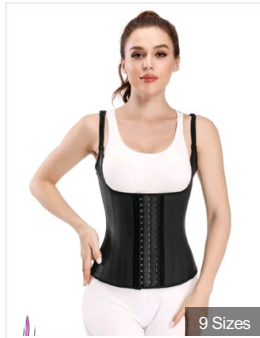

3 Colors | 6 Sizes

High-waisted Abdomen And Hip...  
\$2.88/1pcs  
P5208-3

3 Colors | 6 Sizes

White High-waisted Abdomen A...  
\$2.88/1pcs  
P5208-2

3 Colors | 6 Sizes

Black High-waisted Abdomen A...  
\$2.88/1pcs  
P5208-1

Black Nylon Magic Sticks and...  
\$5.85/1pcs  
A3512

Black Nylon Magic Sticks Wai...  
\$2.99/1pcs  
A3511

3 Sizes

4 steel bones postpartum wai...  
\$2.38/1pcs  
A3498-2

9 Sizes

Latex Zippered Double Belt 9...  
\$14.95/1pcs  
A3493

9 Sizes

Latex 25 Steel Bones Waist O...  
\$12.98/1pcs  
A3494

2 Colors | 3 Sizes

9 Steel Bones Hook and Eye L...  
\$8.99/1pcs  
A3497-2

2 Colors

9 Steel Bones Hook and Eye ...  
\$9.49/1pcs  
A3497-1

2 Colors | 9 Sizes

4 Steel Bones Hook and Eye L...  
\$7.59/1pcs  
A3496-2

2 Colors | 6 Sizes

4 Steel Bones Hook and Eye ...  
\$7.59/1pcs  
A3496-1

REMOVABLE BELT

9 Sizes

Zippered 9 Steel Bones Remov...  
\$11.99/1pcs  
A3495