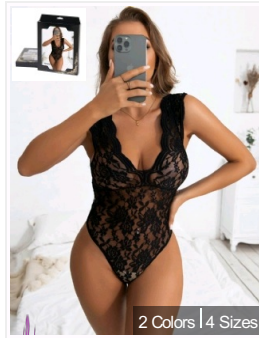

\$5.39/1pcs
R81081-1

4 Sizes

One-piece Black Mesh Underw...

\$5.59/1pcs
R81136

4 Sizes

One Piece Metal Strap See Th...

\$5.59/1pcs
R81119

One-piece Sleeveless Black C...

\$4.99/1pcs
R80903

2 Colors | 4 Sizes

Sexy Black Deep V backless F...

\$4.99/1pcs
R81042-1

2 Colors | 4 Sizes

Open Crotch One-piece Sleeve...

\$5.39/1pcs
R81081

2 Colors | 4 Sizes