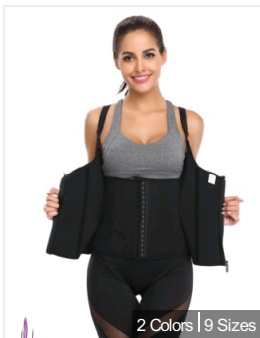

2 Colors | 7 Sizes

Hook and Eye Double Belt 15 ...

\$8.98/1pcs
A3475-1

2 Colors | 7 Sizes

Zippered Double Belt 15 Stee...

\$8.98/1pcs
A3474-2

2 Colors | 7 Sizes

Zippered Double Belt 15 Stee...

\$8.98/1pcs
A3474-1

2 Colors | 7 Sizes

Women and Men Neoprene Elast...

\$4.38/1pcs
A3446

2 Colors

6 Pieces Steel Bones Apricot...

\$9.30/1pcs
A2246-2

2 Colors | 9 Sizes

2 Colors | 4 Sizes

2 Colors | 3 Sizes

6 Pieces Steel Bones Black N...

\$8.80/1pcs

A2246-1

Butt Lifter Sexy Black Cutou...

\$2.88/1 pcs

P5076-1