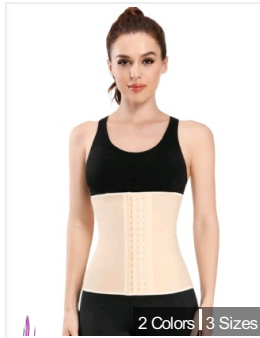

3 Colors | 6 Sizes

High-waisted Abdomen And Hip...
\$2.88/1pcs
P5208-3

3 Colors | 6 Sizes

White High-waisted Abdomen A...
\$2.88/1pcs
P5208-2

3 Colors | 6 Sizes

Black High-waisted Abdomen A...
\$2.88/1pcs
P5208-1

Black Nylon Magic Sticks and...
\$5.85/1pcs
A3512

Black Nylon Magic Sticks Wai...
\$2.99/1pcs
A3511

9 Sizes

Latex Zippered Double Belt 9...
\$14.95/1pcs
A3493

9 Sizes

Latex 25 Steel Bones Waist O...
\$12.98/1pcs
A3494

2 Colors | 3 Sizes

9 Steel Bones Hook and Eye L...
\$8.99/1pcs
A3497-2

2 Colors

9 Steel Bones Hook and Eye ...
\$9.49/1pcs
A3497-1

2 Colors | 9 Sizes

4 Steel Bones Hook and Eye L...
\$7.59/1pcs
A3496-2

2 Colors | 6 Sizes

4 Steel Bones Hook and Eye ...
\$7.59/1pcs
A3496-1

REMOVABLE BELT

9 Sizes

Zippered 9 Steel Bones Remov...
\$11.99/1pcs
A3495

2 Colors | 6 Sizes

Zippered Belt 9 Steel Bones ...
\$6.98/1pcs
A3492-2

2 Colors | 6 Sizes