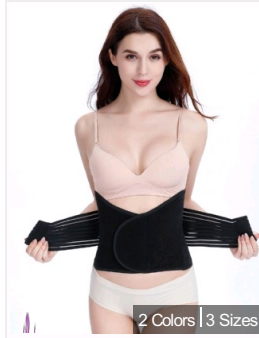

2 Colors | 5 Sizes

3 Steel Bones Sports Waistba...

\$4.50/1pcs
A3486-2

2 Colors | 5 Sizes

3 Steel Bones Sports Waistba...

\$4.50/1pcs
A3486-1

2 Colors | 2 Sizes

2 Plastic Bones Sports Waist...

\$3.39/1pcs
A3485-2

2 Colors | 3 Sizes

2 Plastic Bones Sports Waist...

\$3.39/1pcs
A3485-1

2 Colors | 3 Sizes

Padded Shapewear Panty

\$6.88/1pcs
P5188-2

2 Colors