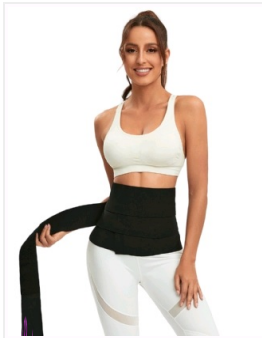

3 Colors | 6 Sizes

High-waisted Abdomen And Hip...
\$2.88/1pcs
P5208-3

3 Colors | 6 Sizes

White High-waisted Abdomen A...
\$2.88/1pcs
P5208-2

3 Colors | 6 Sizes

Black High-waisted Abdomen A...
\$2.88/1pcs
P5208-1

Black Nylon Magic Sticks and...
\$5.85/1pcs
A3512

Black Nylon Magic Sticks Wai...
\$2.99/1pcs
A3511

9 Sizes

Latex Zippered Double Belt 9...
\$14.95/1pcs
A3493

9 Sizes

Latex 25 Steel Bones Waist O...
\$12.98/1pcs
A3494