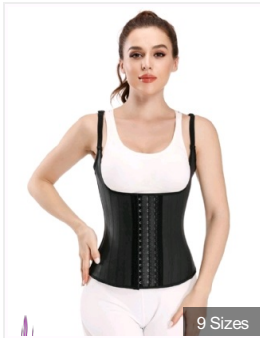

3 Colors | 6 Sizes

High-waisted Abdomen And Hip...
\$2.88/1pcs
P5208-3

3 Colors | 6 Sizes

White High-waisted Abdomen A...
\$2.88/1pcs
P5208-2

3 Colors | 6 Sizes

Black High-waisted Abdomen A...
\$2.88/1pcs
P5208-1

Black Nylon Magic Sticks and...
\$5.85/1pcs
A3512

Black Nylon Magic Sticks Wai...
\$2.99/1pcs
A3511

9 Sizes

Latex Zippered Double Belt 9...
\$14.95/1pcs
A3493

9 Sizes

Latex 25 Steel Bones Waist O...
\$12.98/1pcs
A3494

2 Colors | 3 Sizes

9 Steel Bones Hook and Eye L...
\$8.99/1pcs
A3497-2

2 Colors

9 Steel Bones Hook and Eye ...
\$9.49/1pcs
A3497-1

2 Colors | 9 Sizes

4 Steel Bones Hook and Eye L...
\$7.59/1pcs
A3496-2

2 Colors | 6 Sizes

4 Steel Bones Hook and Eye ...
\$7.59/1pcs
A3496-1

REMOVABLE BELT

9 Sizes

Zippered 9 Steel Bones Remov...
\$11.99/1pcs
A3495

2 Colors | 6 Sizes

Zippered Belt 9 Steel Bones ...
\$6.98/1pcs
A3492-2

2 Colors | 6 Sizes