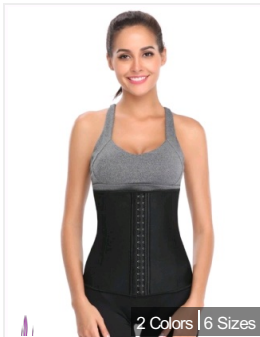

Black Nylon Magic Sticks and...
\$5.85/1pcs
A3512

Black Nylon Magic Sticks Wai...
\$2.99/1pcs
A3511

9 Sizes

Latex Zippered Double Belt 9...
\$14.95/1pcs
A3493

9 Sizes

Latex 25 Steel Bones Waist O...
\$12.98/1pcs
A3494

2 Colors | 3 Sizes

9 Steel Bones Hook and Eye L...
\$8.99/1pcs
A3497-2

2 Colors

9 Steel Bones Hook and Eye ...
\$9.49/1pcs
A3497-1

2 Colors | 9 Sizes

4 Steel Bones Hook and Eye L...
\$7.59/1pcs
A3496-2

2 Colors | 6 Sizes

4 Steel Bones Hook and Eye ...
\$7.59/1pcs
A3496-1

REMOVABLE BELT

9 Sizes

Zippered 9 Steel Bones Remov...
\$11.99/1pcs
A3495

2 Colors | 6 Sizes

Zippered Belt 9 Steel Bones ...
\$6.98/1pcs
A3492-2

2 Colors | 6 Sizes