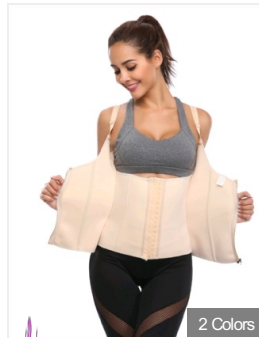

Padded Shapewear Panty

\$6.88/1pcs
P5188-1

3 Sizes

Zipper Waist Seal Fitness 7 ...

\$11.99/1pcs
A3482

2 Colors | 7 Sizes

Hook and Eye Double Belt 15 ...

\$8.98/1pcs
A3475-2

2 Colors | 7 Sizes

Hook and Eye Double Belt 15 ...

\$8.98/1pcs
A3475-1

2 Colors | 7 Sizes

Zippered Double Belt 15 Stee...

\$8.98/1pcs
A3474-2

2 Colors | 7 Sizes

Zippered Double Belt 15 Stee...

\$8.98/1pcs
A3474-1

2 Colors | 7 Sizes

Women and Men Neoprene Elast...

\$4.38/1pcs
A3446

2 Colors

6 Pieces Steel Bones Apricot...

\$9.30/1pcs
A2246-2

2 Colors | 9 Sizes