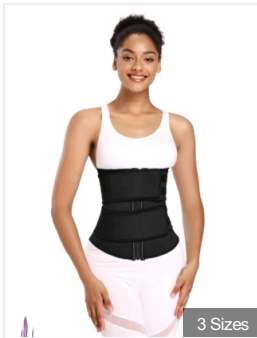

\$3.39/1pcs
A3485-2

2 Colors | 3 Sizes

2 Plastic Bones Sports Waist...

\$3.39/1pcs
A3485-1

2 Colors | 3 Sizes

Padded Shapewear Panty

\$6.88/1pcs
P5188-2

2 Colors

Padded Shapewear Panty

\$6.88/1pcs
P5188-1

3 Sizes

Zipper Waist Seal Fitness 7 ...

\$11.99/1pcs
A3482

2 Colors | 7 Sizes

Hook and Eye Double Belt 15 ...

\$8.98/1pcs
A3475-2