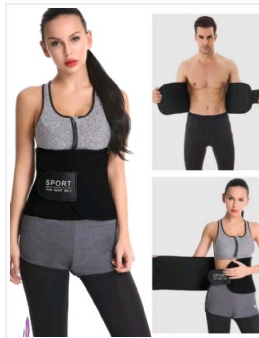

2 Colors | 7 Sizes

Women and Men Neoprene Elast...

$4.38/1pcs
A3446