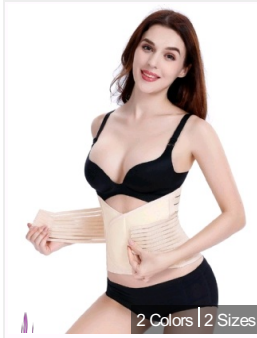

2 Colors | 5 Sizes

3 Steel Bones Sports Waistba...

\$4.50/1pcs
A3486-2

2 Colors | 5 Sizes

3 Steel Bones Sports Waistba...

\$4.50/1pcs
A3486-1

2 Colors | 2 Sizes

2 Plastic Bones Sports Waist...

\$3.39/1pcs
A3485-2

2 Colors | 3 Sizes

2 Plastic Bones Sports Waist...

\$3.39/1pcs
A3485-1

2 Colors | 3 Sizes

Padded Shapewear Panty

\$6.88/1pcs
P5188-2

2 Colors