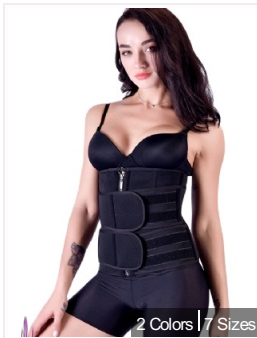

Padded Shapewear Panty

\$6.88/1pcs
P5188-1

3 Sizes

Zipper Waist Seal Fitness 7 ...

\$11.99/1pcs
A3482

2 Colors | 7 Sizes

Hook and Eye Double Belt 15 ...

\$8.98/1pcs
A3475-2

2 Colors | 7 Sizes

Hook and Eye Double Belt 15 ...

\$8.98/1pcs
A3475-1

2 Colors | 7 Sizes

Zippered Double Belt 15 Stee...

\$8.98/1pcs
A3474-2

2 Colors | 7 Sizes

Zippered Double Belt 15 Stee...

\$8.98/1pcs
A3474-1

2 Colors | 7 Sizes

Women and Men Neoprene Elast...

\$4.38/1pcs
A3446

2 Colors

6 Pieces Steel Bones Apricot...

\$9.30/1pcs
A2246-2

2 Colors | 9 Sizes