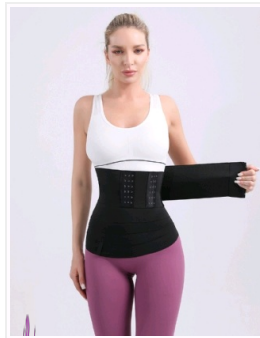

3 Colors | 6 Sizes

High-waisted Abdomen And Hip...
\$2.88/1pcs
P5208-3

3 Colors | 6 Sizes

White High-waisted Abdomen A...
\$2.88/1pcs
P5208-2

3 Colors | 6 Sizes

Black High-waisted Abdomen A...
\$2.88/1pcs
P5208-1

Black Nylon Magic Sticks and...
\$5.85/1pcs
A3512

Black Nylon Magic Sticks Wai...
\$2.99/1pcs
A3511

9 Sizes

Latex Zippered Double Belt 9...
\$14.95/1pcs
A3493

9 Sizes

Latex 25 Steel Bones Waist O...
\$12.98/1pcs
A3494